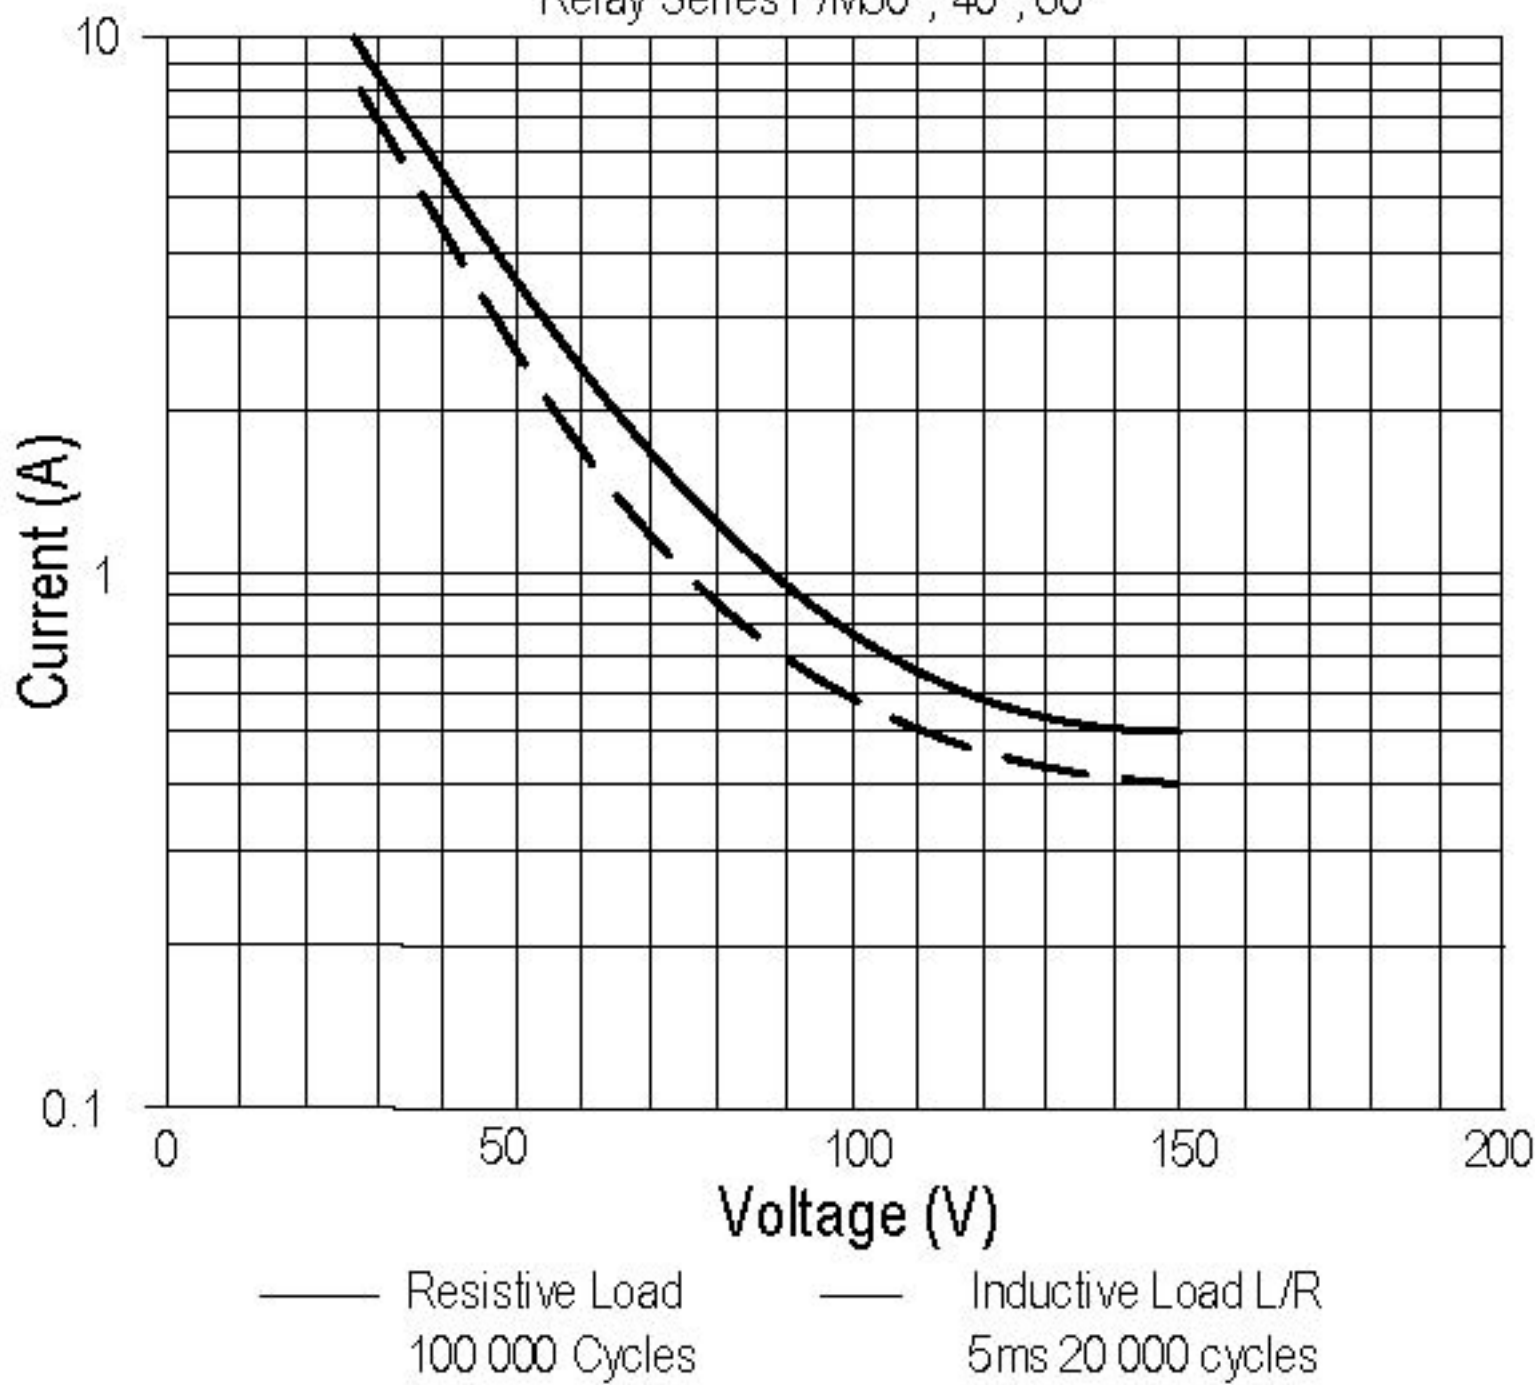

### LIFE CAPABILITY VERSUS VOLTAGE

Relay Series F/M30\*, 40\*, 60\*

**LIFE CAPABILITY VERSUS VOLTAGE**

Relay Series FD 30,\* 40\*, 60\*